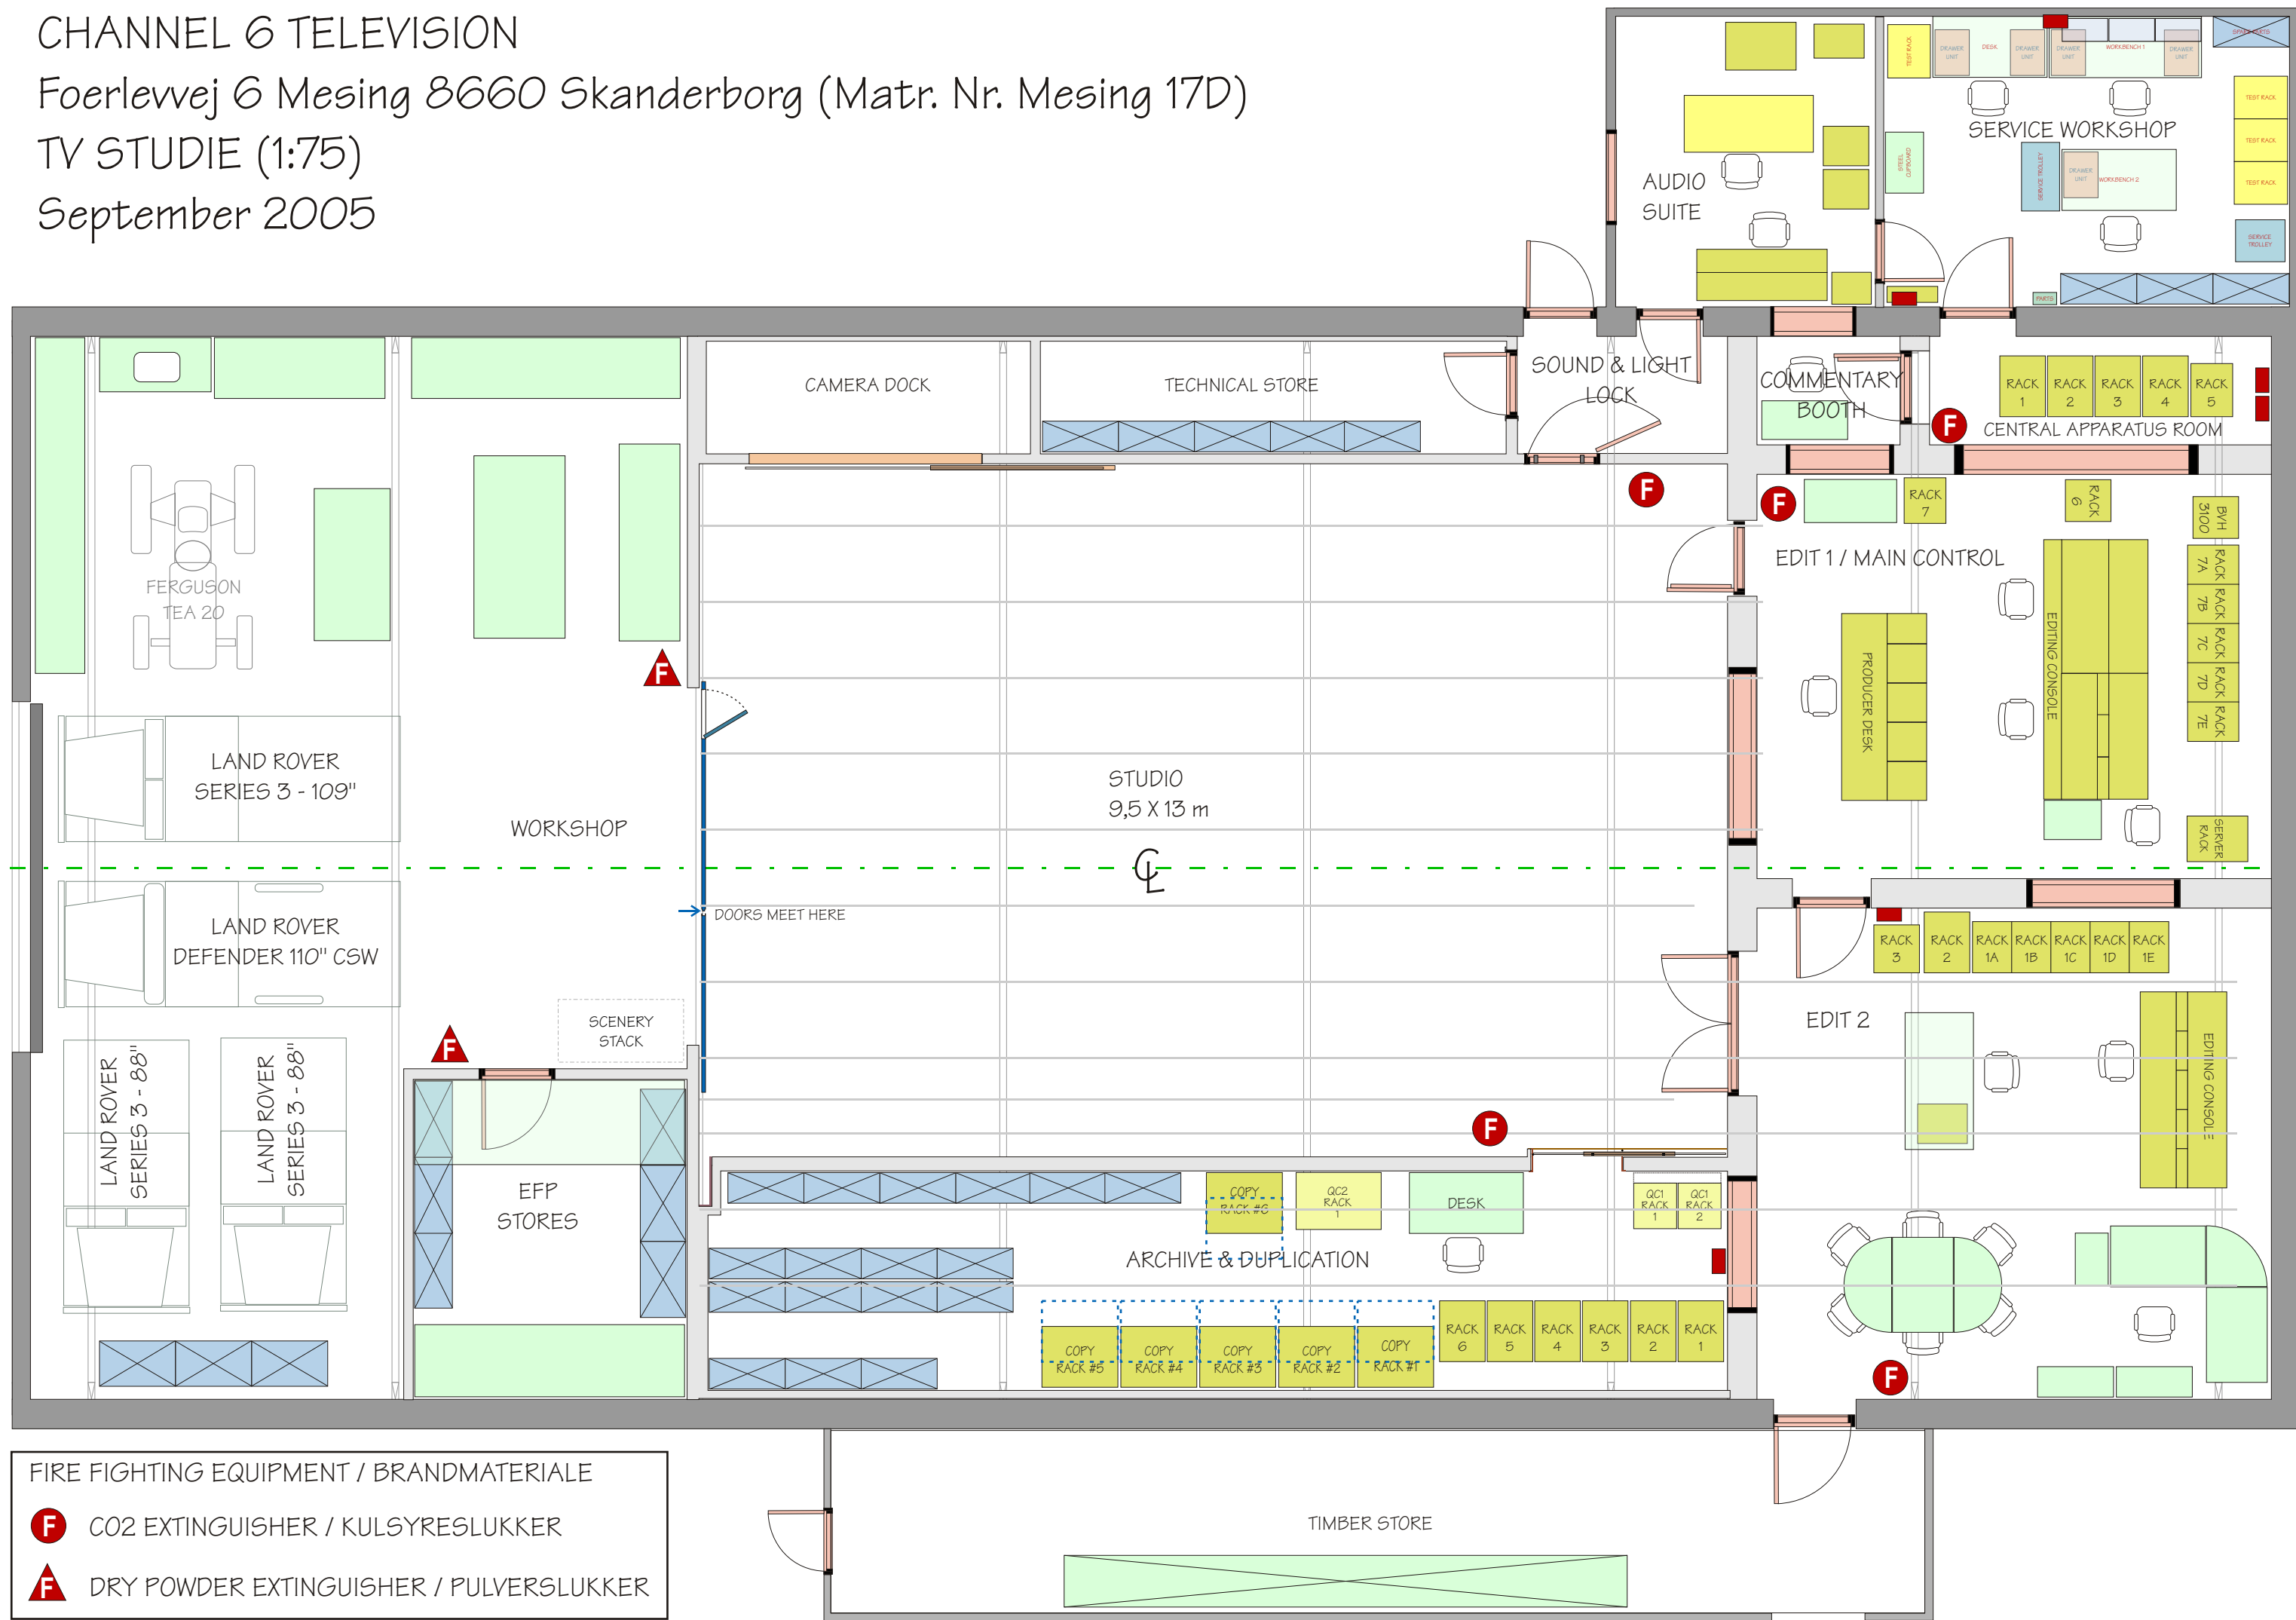

CHANNEL 6 TELEVISION

Foerlevvej 6 Mesing 8660 Skanderborg (Matr. Nr. Mesing 17D)

TV STUDIE (1:75)

September 2005

FIRE FIGHTING EQUIPMENT / BRANDMATERIALE

F CO2 EXTINGUISHER / KULSYRESLUKKER

F DRY POWDER EXTINGUISHER / PULVERSLUKKER